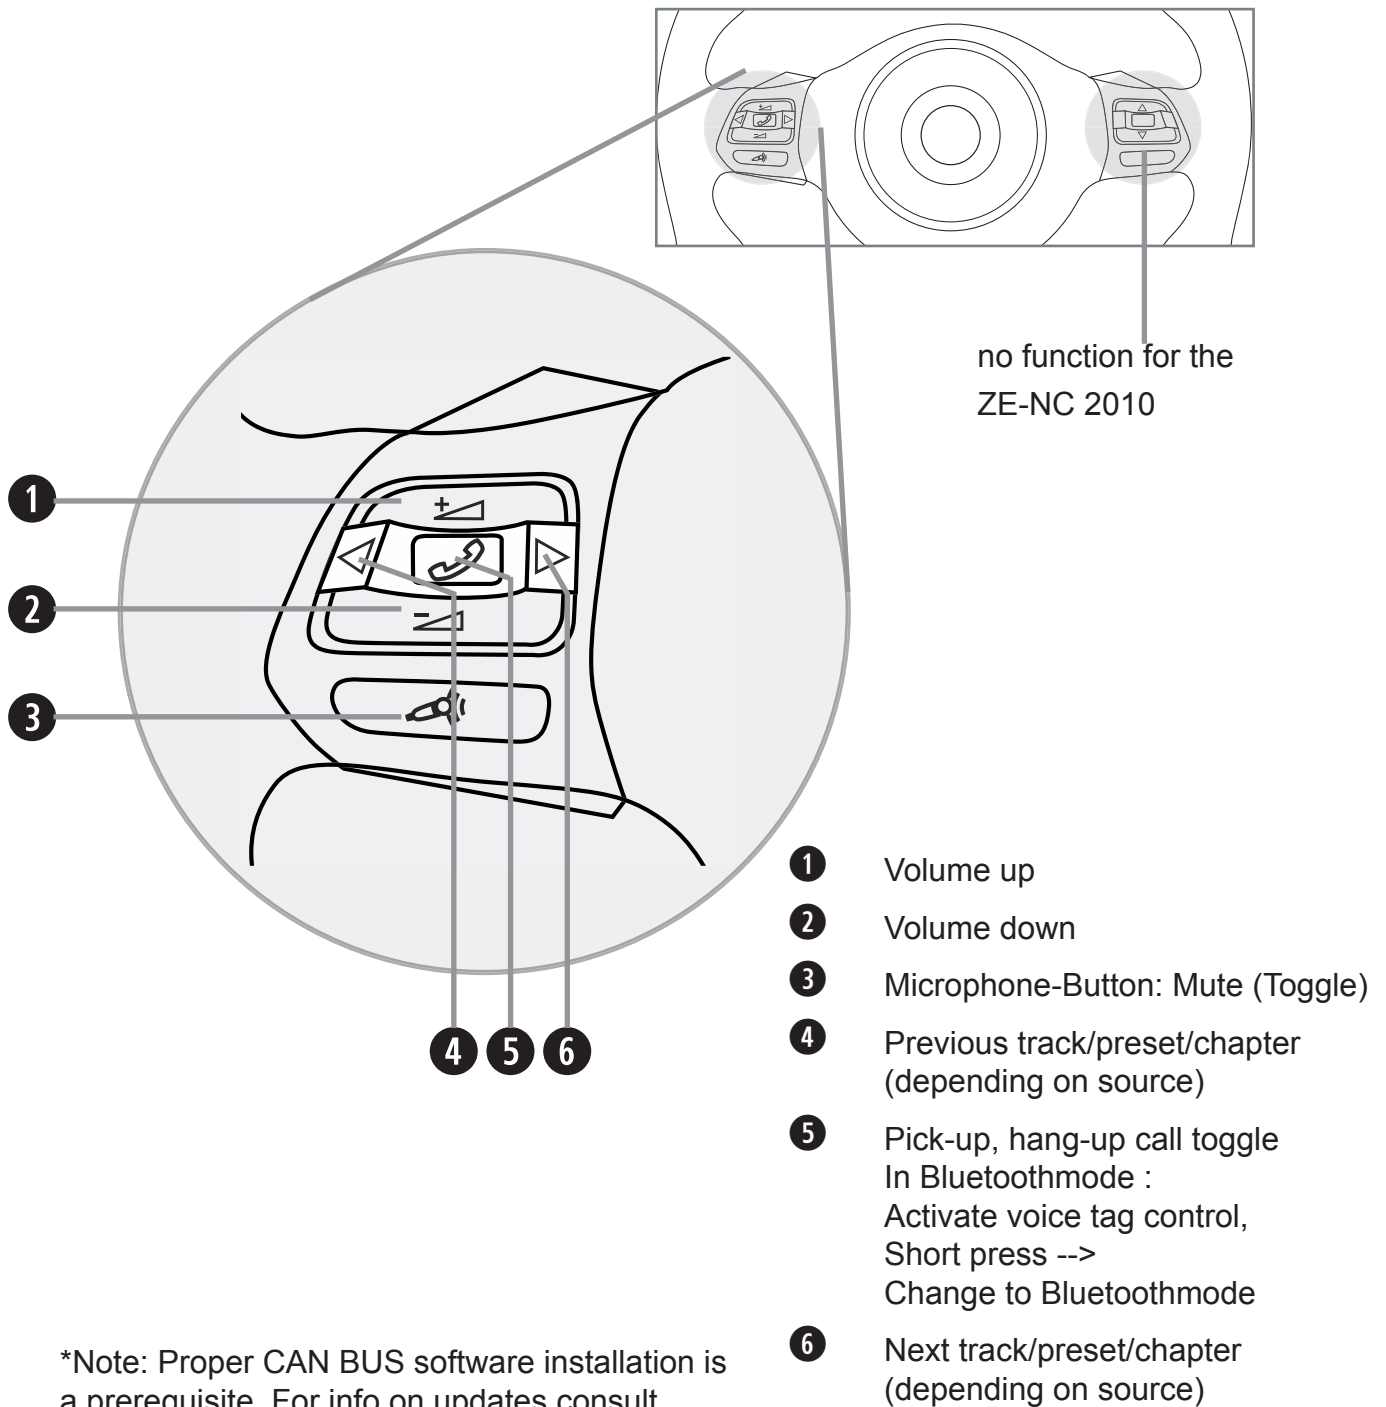

Legend of the new VW GOLF VI 12 button steering wheel remote control in connection with the ZENEC ZE-NC2010

*Note: Proper CAN BUS software installation is a prerequisite. For info on updates consult www.zenec.com -> Support