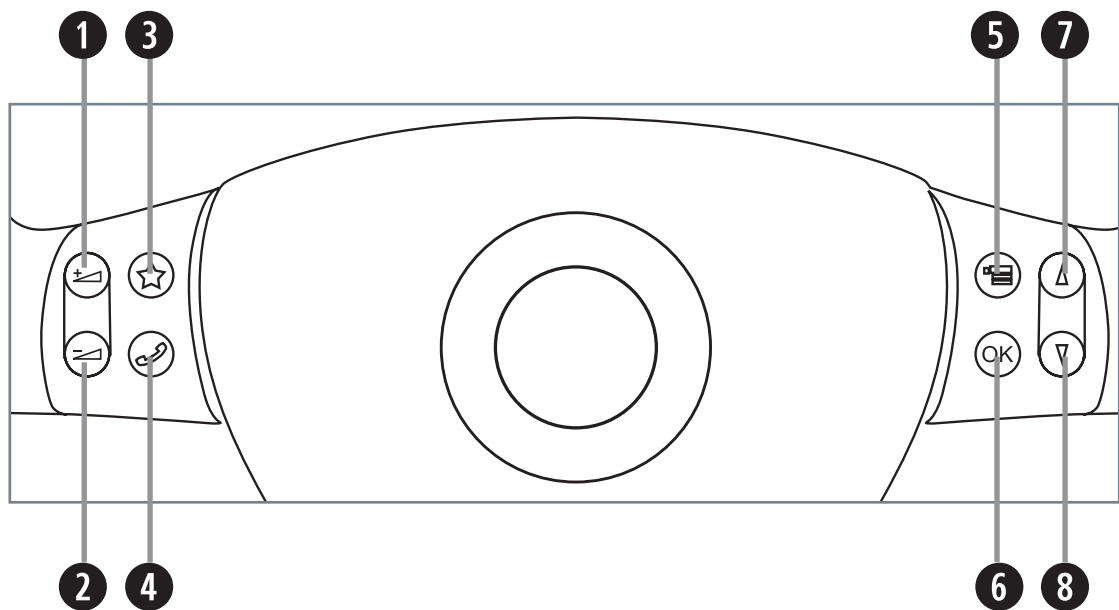

Legend of the VW GOLF 5 steering wheel remote control in connection with the ZENEC ZE-NC2010

- | | | | |
|---|---|---|--|
| ① | Volume up | ⑥ | Choose replaymode
ZE-NC2010 |
| ② | Volume down | ⑦ | Short press->
Previous song
Long press->
Rewind |
| ③ | Mute (Toggle) | ⑧ | Short press->
Next song
Long press->
Fast forward |
| ④ | Pick up/Hang up phone.
Bluetoothmode ->
Activate voice tag control
Short press -->
change to Bluetooth mode | | |
| ⑤ | MFD+ - Choose source | | |