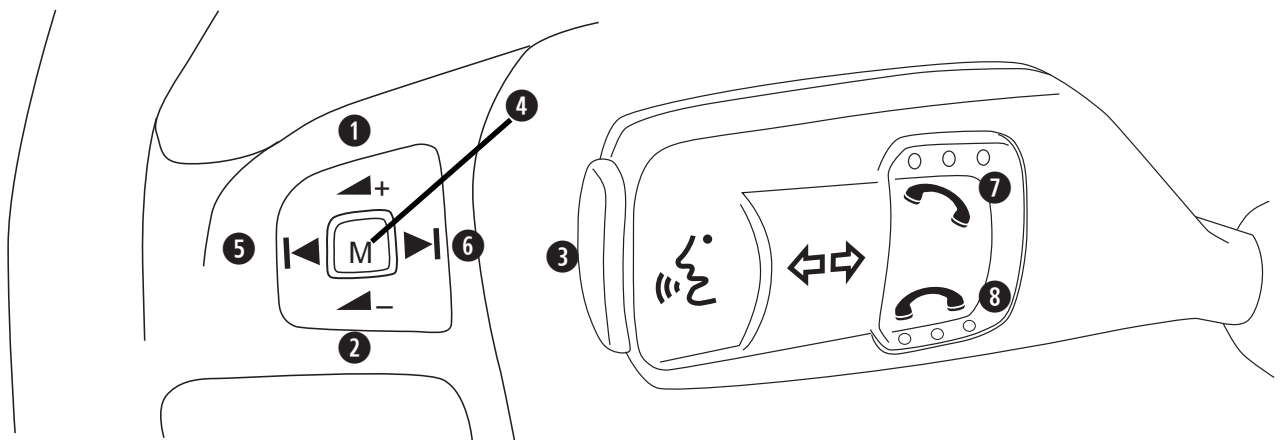

**Steering wheel remote control operation
of ZE-NC3810 in compatible FORD cars.**

- | | |
|--|---|
| <p>1 VOL + : Volume up</p> <p>2 VOL - : Volume down</p> <p>3 VOICE : Pick up/Hang up call.
Short press >
change to Bluetooth mode
Bluetoothmode >
Activate voice tag control
(Voicetag present)</p> | <p>4 MODE : Choose playback mode</p> <p>5 SEEK ^: Short press > Previous song
Long press > Rewind</p> <p>6 SEEK v: Short press > Next song
Long press > Fast forward</p> |
|--|---|

**Steering wheel remote control operation
of ZE-NC3810 in compatible FORD cars.**

- | | | | |
|------------------|---|------------------|--|
| 1 VOL + : | Volume up | 4 MODE : | Choose playback mode |
| 2 VOL - : | Volume down | 5 SEEK ^: | Short press > Previous song
Long press > Rewind |
| 3 VOICE : | Pick up/Hang up call.
Short press >
change to Bluetooth mode
Bluetoothmode >
Activate voice tag control
(Voicetag present) | 6 SEEK v: | Short press > Next song
Long press > Fast forward |
| | | 7 ANSW. : | Pick up call |
| | | 8 END : | Hang up call |