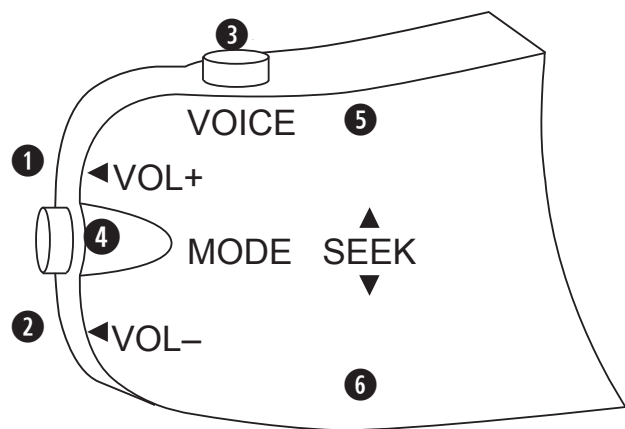

**Steering wheel remote control operation
of ZE-NC3810 in compatible FORD cars.**

- | | |
|--|---|
| <p>1 VOL + : Volume up</p> <p>2 VOL - : Volume down</p> <p>3 VOICE : Pick up/Hang up call.
Short press >
change to Bluetooth mode
Bluetoothmode >
Activate voice tag control
(Voicetag present)</p> | <p>4 MODE : Choose playback mode</p> <p>5 SEEK ^: Short press > Previous song
Long press > Rewind</p> <p>6 SEEK v: Short press > Next song
Long press > Fast forward</p> |
|--|---|

**Steering wheel remote control operation
of ZE-NC3810 in compatible FORD cars.**

- | | | | |
|------------------|---|------------------|--|
| 1 VOL + : | Volume up | 4 MODE : | Choose playback mode |
| 2 VOL - : | Volume down | 5 SEEK ^: | Short press > Previous song
Long press > Rewind |
| 3 VOICE : | Pick up/Hang up call.
Short press >
change to Bluetooth mode
Bluetoothmode >
Activate voice tag control
(Voicetag present) | 6 SEEK v: | Short press > Next song
Long press > Fast forward |
| | | 7 ANSW. : | Pick up call |
| | | 8 END : | Hang up call |