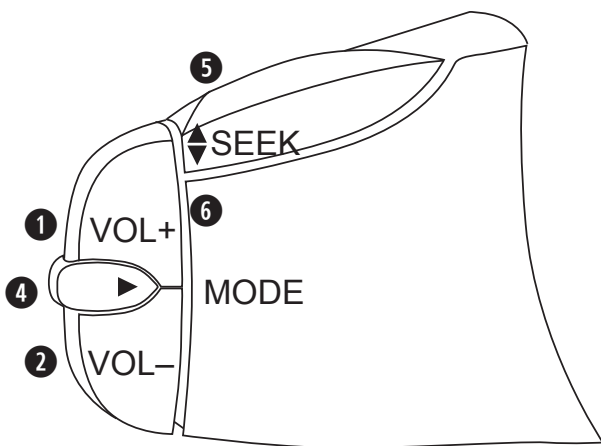

**Steering wheel remote control operation
of ZE-NC3810 in compatible FORD cars.**

- | | |
|--|---|
| <p>1 VOL + : Volume up</p> <p>2 VOL - : Volume down</p> <p>3 VOICE : Pick up/Hang up call.
Short press >
change to Bluetooth mode
Bluetoothmode >
Activate voice tag control
(Voicetag present)</p> | <p>4 MODE : Choose playback mode</p> <p>5 SEEK ^: Short press > Previous song
Long press > Rewind</p> <p>6 SEEK v: Short press > Next song
Long press > Fast forward</p> |
|--|---|

**Steering wheel remote control operation
of ZE-NC3810 in compatible FORD cars.**

- | | | | |
|------------------|---|------------------|--|
| 1 VOL + : | Volume up | 4 MODE : | Choose playback mode |
| 2 VOL - : | Volume down | 5 SEEK ^: | Short press > Previous song
Long press > Rewind |
| 3 VOICE : | Pick up/Hang up call.
Short press >
change to Bluetooth mode
Bluetoothmode >
Activate voice tag control
(Voicetag present) | 6 SEEK v: | Short press > Next song
Long press > Fast forward |
| | | 7 ANSW. : | Pick up call |
| | | 8 END : | Hang up call |